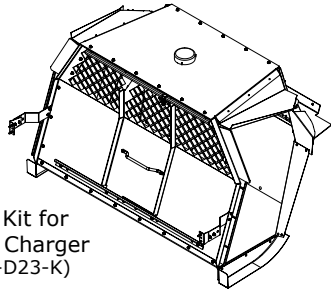

K9 Transport Systems for Sedans

Sedan Kit for
Dodge Charger
(KK-K9-D23-K)

Sedan system (package) includes single compartment kit with one sliding front door, fold down interior window guards and aluminum door panels.